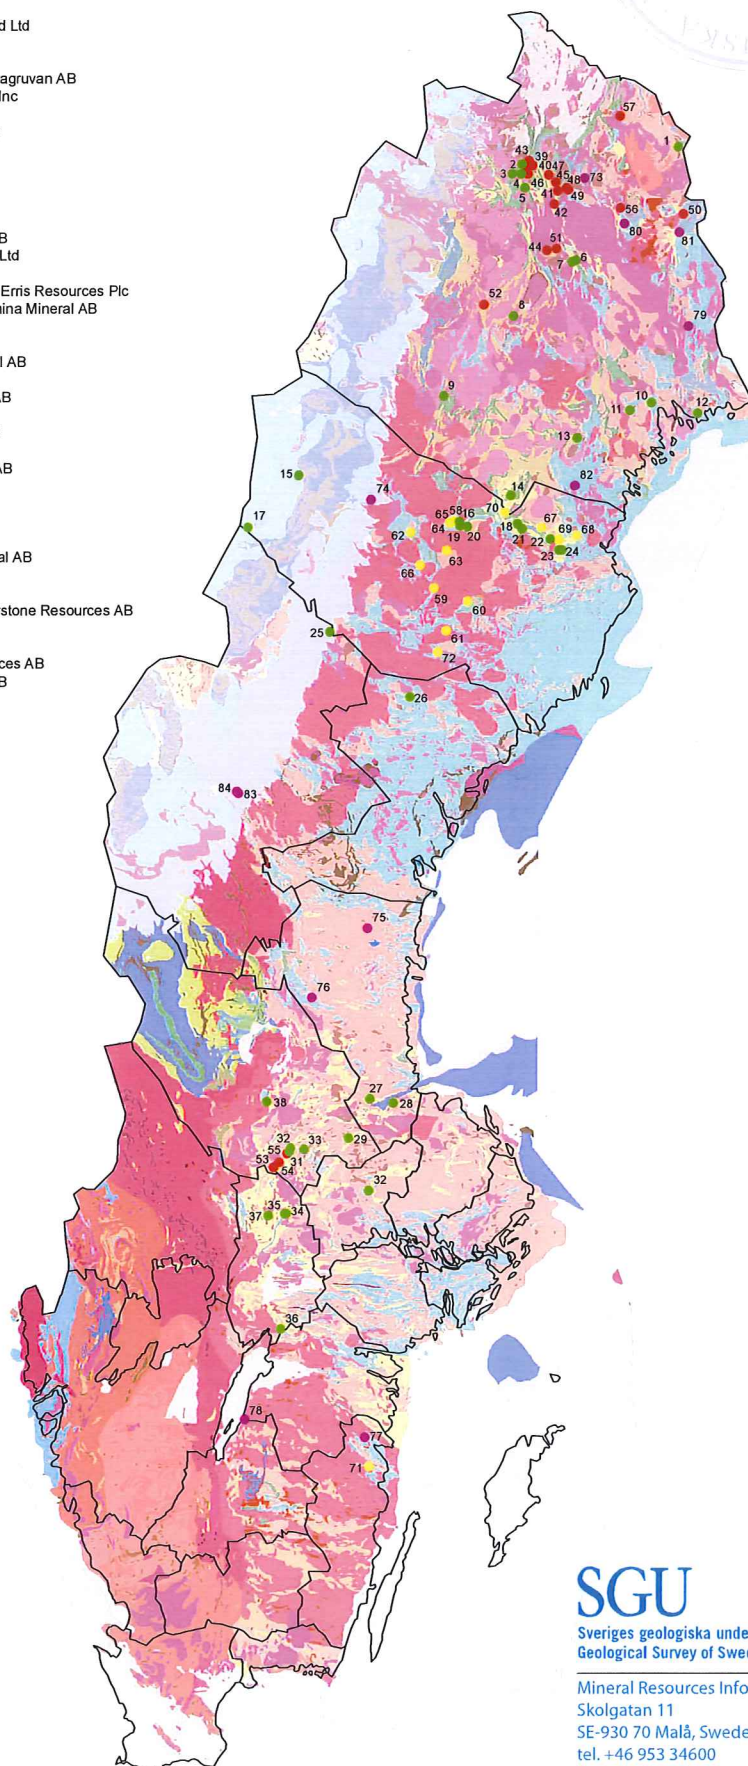

● Iron

- 39 Kiirunavaara - LKAB
- 40 Tuolluvaara - LKAB
- 41 Painirova - LKAB
- 42 Ylipäänsjaska - LKAB
- 43 Per Geijer and Luossavaara - LKAB
- 44 Sikträsk - LKAB
- 45 Kuosanen - LKAB
- 46 Rakkuri - Hannans Reward Ltd
- 47 Mertainen - LKAB
- 48 Gruvberget - LKAB
- 49 Leveäniemi - LKAB
- 50 Kaunisvaara - Northland Resources AB
- 51 Malmsberg - LKAB
- 52 Kallak - Beowulf Mining plc
- 53 Grängesberg - Grängesberg Iron AB + Anglesey Mining Plc
- 54 Blötberget - Nordic Iron Ore AB
- 55 Håksberg and Väsman - Nordic Iron Ore AB
- 56 Masugnsbyn - Talga Resources Ltd
- 57 Lannavaara - Hannans Reward Ltd

This map shows active mines and areas where drilling, sampling, mapping, and geophysical work have been performed and reported at company websites during the last years. Also included are projects for which companies are looking for joint venture partnership or buyers